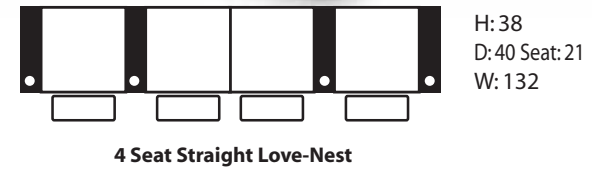

GENRE

Shown in a
Dark Brown with
Bronze Metal Cupholders.

Seating configurations and dimensions.

Please note that these renderings are designed to provide you with estimated space requirements.
Continental Seating products are hand crafted and variations from standard dimensions and appearances can occur.
NOTE: Power mechanisms will raise seat height approximately 2 inches. Power mechanisms DO NOT recline as far back as the standard and wall saver mechanisms.

This is a sample representation of the most popular seating configurations and dimensions to help you prepare your order. You can arrange seating in any configuration you desire!