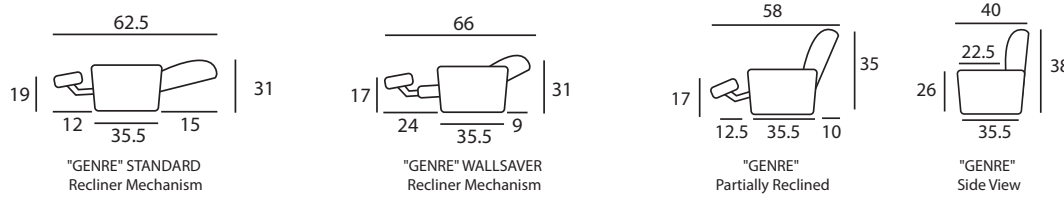

GENRE

Shown in a
Dark Brown with
Bronze Metal Cupholders.

Seating configurations and dimensions.

Please note that these renderings are designed to provide you with estimated space requirements.
Continental Seating products are hand crafted and variations from standard dimensions and appearances can occur.
NOTE: Power mechanisms will raise seat height approximately 2 inches. Power mechanisms DO NOT recline as far back as the standard and wall saver mechanisms.

This is a sample representation of the most popular seating configurations and dimensions to help you prepare your order. You can arrange seating in any configuration you desire!